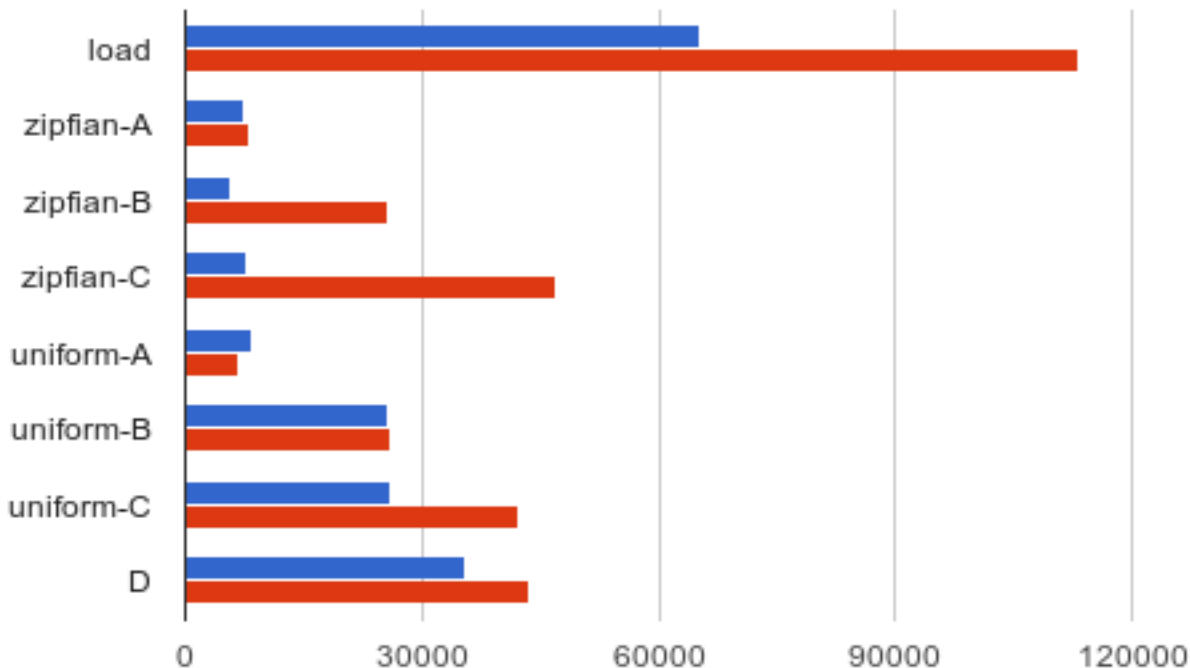

kudu hbase

*Throughput (ops/sec)*